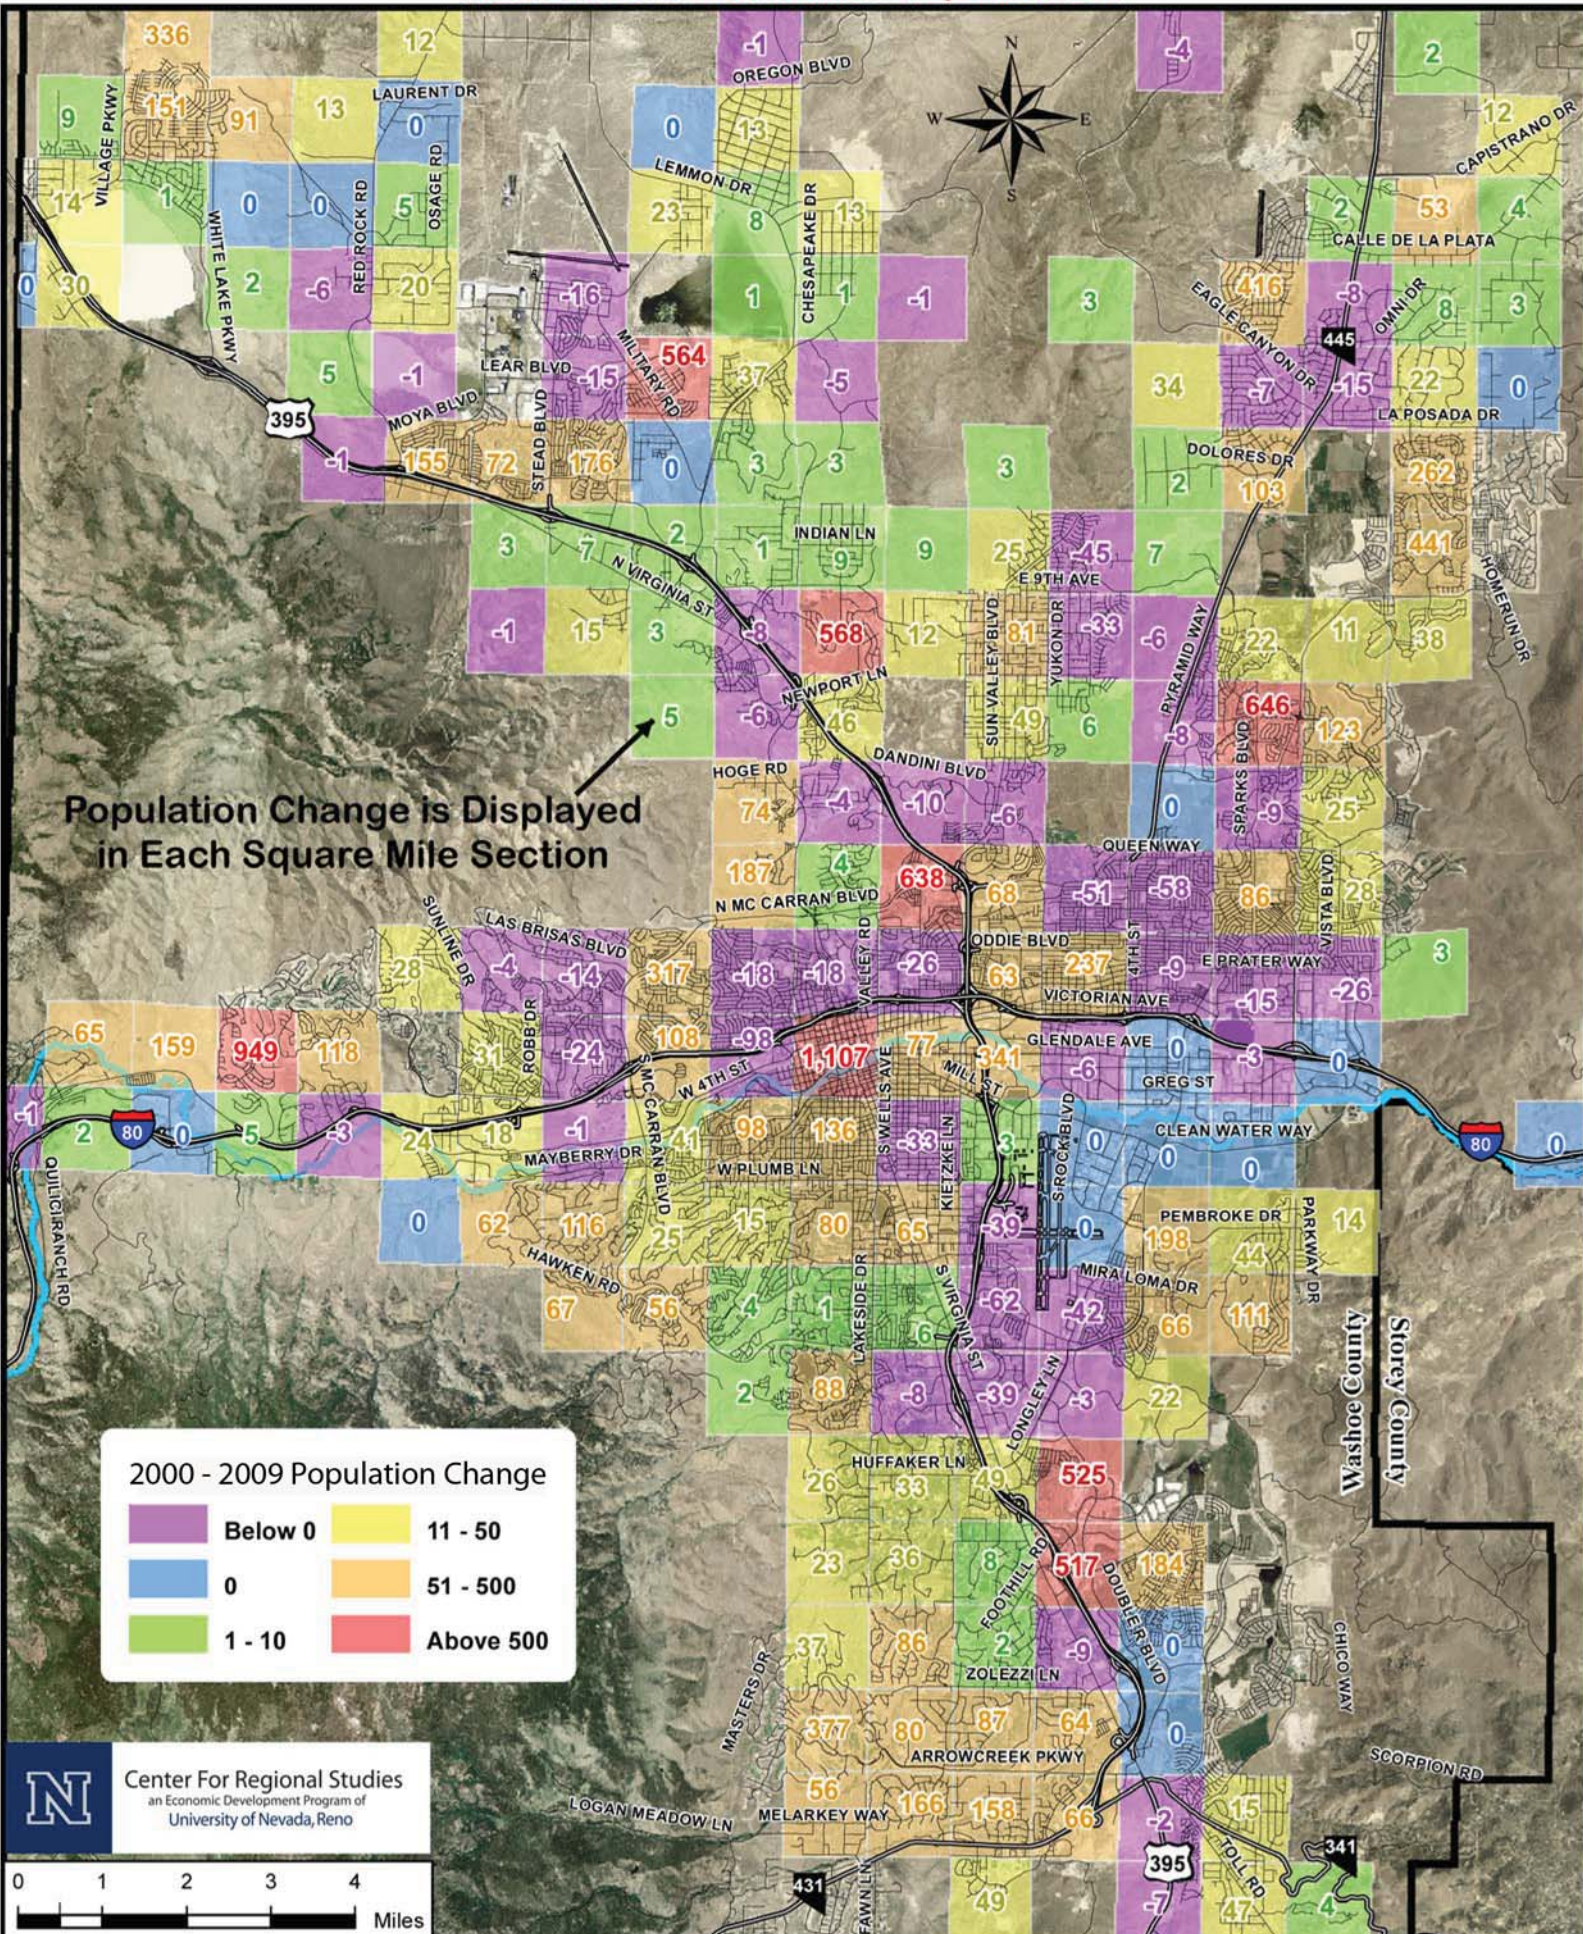

# 2000-2009 Population Change

## Reno-Sparks, Washoe County, Nevada

Sources: 2000 Census Block & Washoe County Assessor's Data

Population Change is Displayed in Each Square Mile Section

Below 0	11 - 50
0	51 - 500
1 - 10	Above 500